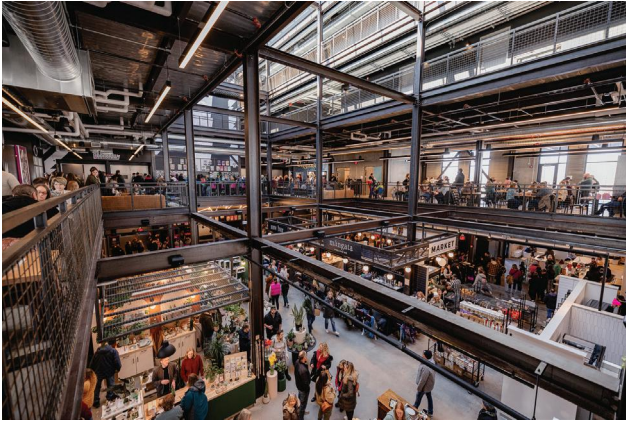

RETAILER REGISTRATION

Join us Sunday for an evening social at Brewhalla-Fargo

Come and play the beautiful, private Moorhead Country Club

Foursome Package \$975

- 4 Golfers/2 Carts
- 4 Brewhalla Social
- Awards Luncheon
- Hole Sponsorship
- 2 Beverage Tickets/Event